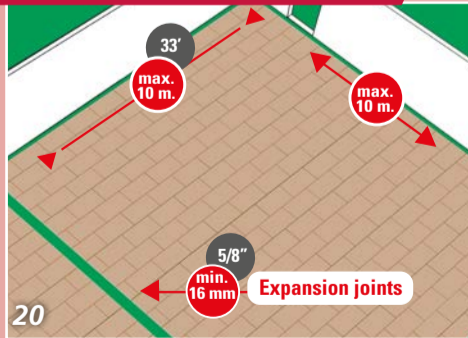

## PLACE FLOORCOVERING WITHIN 48 HOURS