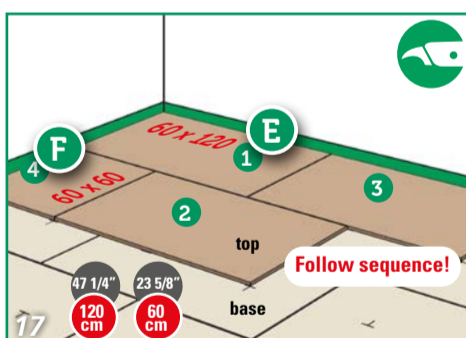

FITTING INSTRUCTIONS